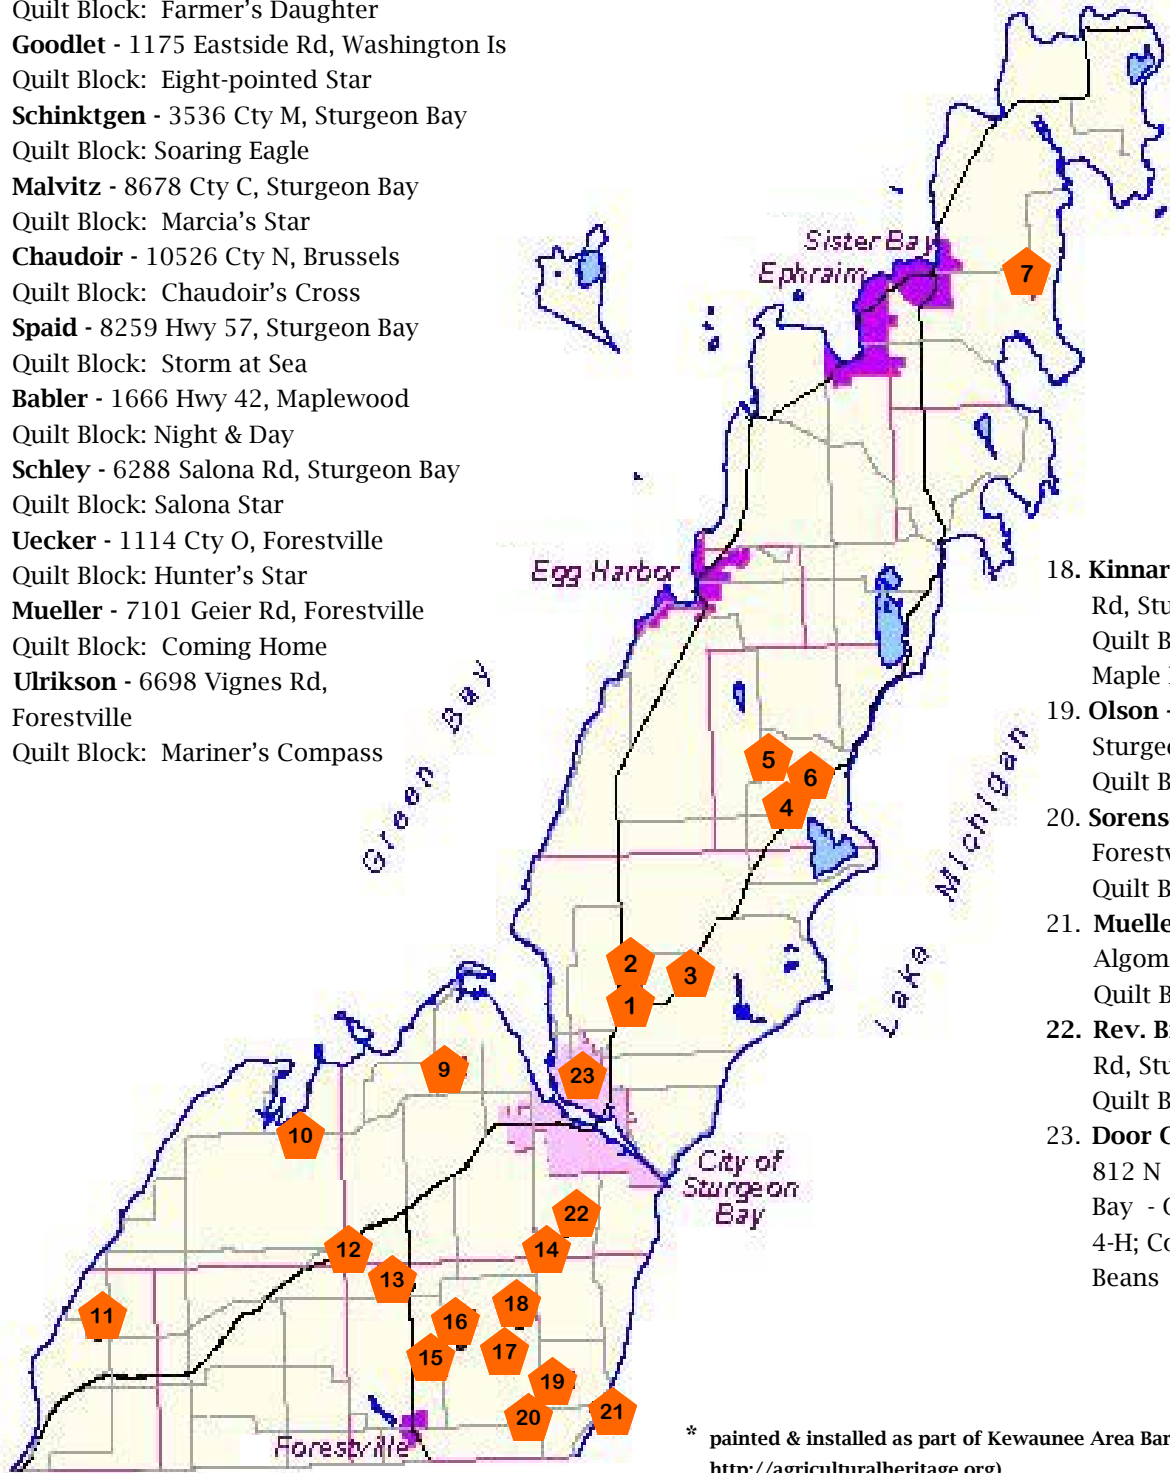

1. **UW Peninsular Research Station**
  4312 Hwy 42, Sturgeon Bay
  Quilt Block: Wisconsin Star
2. **Smith** - 4520 Hwy 42, Sturgeon Bay
  Quilt Block: Flying Geese
3. **Floor** - 4446 Hwy 57, Sturgeon Bay
  Quilt Block: Apple Tree
4. **Hebal** - 5856 Hwy 57, Jacksonport
  Quilt Block: Four Flags
5. **Birnschein** - 6240 Cty T, Egg Harbor
  Quilt Block: 54-40 or Fight
6. **Lasee** - 6034 Hwy 57, Sturgeon Bay
  Quilt Block: Crazy Quilt
7. **Knutson** - 10584 N Bay Rd., Sister Bay
  Quilt Block: Farmer's Daughter
8. **Goodlet** - 1175 Eastside Rd, Washington Is
  Quilt Block: Eight-pointed Star
9. **Schinktgen** - 3536 Cty M, Sturgeon Bay
  Quilt Block: Soaring Eagle
10. **Malvitz** - 8678 Cty C, Sturgeon Bay
  Quilt Block: Marcia's Star
11. **Chaudoir** - 10526 Cty N, Brussels
  Quilt Block: Chaudoir's Cross
12. **Spaid** - 8259 Hwy 57, Sturgeon Bay
  Quilt Block: Storm at Sea
13. **Babler** - 1666 Hwy 42, Maplewood
  Quilt Block: Night & Day
14. **Schley** - 6288 Salona Rd, Sturgeon Bay
  Quilt Block: Salona Star
15. **Uecker** - 1114 Cty O, Forestville
  Quilt Block: Hunter's Star
16. **Mueller** - 7101 Geier Rd, Forestville
  Quilt Block: Coming Home
17. **Ulrikson** - 6698 Vignes Rd,
  Forestville
  Quilt Block: Mariner's Compass

Barn Quilts of Door County

18. **Kinnard** - 6560 Maplewood Rd, Sturgeon Bay
  Quilt Block: Tumbling Maple Leaves
19. **Olson** - 580 Cty Hwy S, Sturgeon Bay
  Quilt Block: North Star*
20. **Sorenson** - 6491 Cty J, Forestville
  Quilt Block: Eastern Star*
21. **Mueller** - 5887 Cty J, Algoma
  Quilt Block: Crossed Canoes
22. **Rev. Birdsall** - 2105 S Shiloh Rd, Sturgeon Bay
  Quilt Block: Chicken Chapel
23. **Door County Fairgrounds** - 812 N 14th Ave, Sturgeon Bay - Quilt Blocks: Stars of 4-H; County Fair; Corn & Beans

* painted & installed as part of Kewaunee Area Barn Quilts (see more at <http://agriculturalheritage.org>)